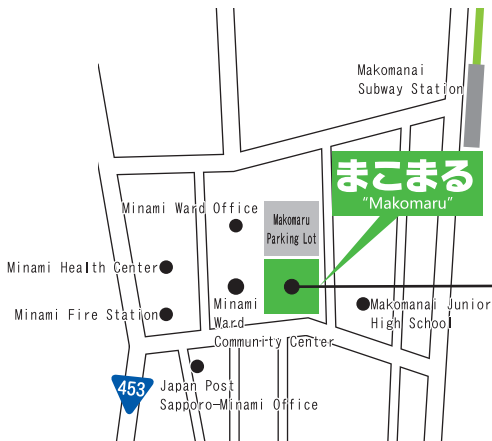

↑
Scan here for
the Educational
Consultation Form

Chieria • Makomaru • Rifure
General Reception

TEL 671-3210

8:45-17:15 *Except Saturdays, Sundays, national holidays and year-end and New Year holidays (12/29~1/3)

Chieria Education Counseling Office

Miyanosawa 1-jo 1-chome 1- 10, Nishi-ku, Sapporo

Directions to Chieria

- **Subway**
 - From Miyanosawa Station on the Tozai Line, follow the signs for "Chieria" through the underground passageway. 7-8 minute walk.
- **Bus**
 - From Miyanosawa Bus Terminal, follow the signs for "Chieria". 5-6 minute walk.
- **By Car**
 - There is a parking lot for educational consultation on the northwest side of "Chieria". On the right when heading toward Sapporo. (Left when heading toward Otaru)
 - ※Please make a reservation by phone.

Makomaru Educational Counseling Office

Makomanai Saiwaimachi, 2-chome 2-2, Minami-ku, Sapporo

Directions to Makomaru

- **Subway**
 - 3-minute walk from Makomanai Station on the Nambuoku Line.
- **Bus**
 - 3 minute walk from Minami Kuyakusho-mae bus stop.
- **By Car**
 - There is a shared parking lot right behind Makomaru. If you come by car, please park in parking lots 9-12. Please use public transportation as much as possible, as the number of parking spaces is limited.

Rifure Educational Counseling Office

Hondori 16-chome Minami 4-26, Shiroishi-ku, Sapporo

Directions for Rifure Sapporo

- **Subway**
 - Tozai Line Nango juhatchome Station, Exit 2, 9 minute walk.
- **Bus**
 - JR Bus, "Shimo Shiroishi" stop, 3 minute walk.
 - Chuo Bus, "Shiroishi hondori 16-chome" stop, 2 minute walk.
- **By Car**
 - Parking may not be possible depending on how crowded the parking lot is. Please use public transportation as much as possible.
 - Parking is available in the front and back of the building. The back parking lot can be entered from the Shiroishi East Local Center side.