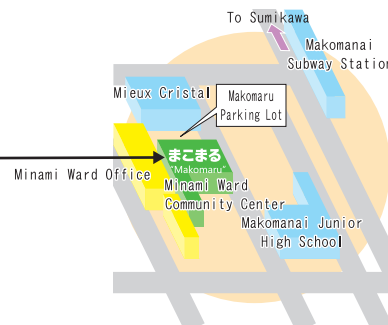

↑
Scan here for
the Educational
Consultation Form

Chieria • Makomaru • Rifure
General Reception

TEL 671-3210

8:45-17:15 *Except Saturdays, Sundays, national holidays and year-end and New Year holidays (12/29~1/3)

Chieria Education Counseling Office

Miyanosawa 1-jo 1-chome 1- 10, Nishi-ku, Sapporo

Directions to Chieria

- **Subway**
 - From Miyanosawa Station on the Tozai Line, follow the signs for "Chieria" through the underground passageway. 7-8 minute walk.
- **Bus**
 - From Miyanosawa Bus Terminal, follow the signs for "Chieria". 5-6 minute walk.
- **By Car**
 - There is a parking lot for educational consultation on the northwest side of "Chieria". On the right when heading toward Sapporo. (Left when heading toward Otaru)
 - ※Please make a reservation by phone.

Makomaru Educational Counseling Office

Makomanai Saiwaimachi, 2-chome 2-2, Minami-ku, Sapporo

Directions to Makomaru

- **Subway**
 - 3-minute walk from Makomanai Station on the Nambuoku Line.
- **Bus**
 - 3 minute walk from Minami Kuyakusho-mae bus stop.
- **By Car**
 - There is a shared parking lot right behind Makomaru. If you come by car, please park in parking lots 9-12. Please use public transportation as much as possible, as the number of parking spaces is limited.

Rifure Educational Counseling Office

Hondori 16-chome Minami 4-26, Shiroishi-ku, Sapporo

Directions for Rifure Sapporo

- **Subway**
 - Tozai Line Nango juhatchome Station, Exit 2, 9 minute walk.
- **Bus**
 - JR Bus, "Shimo Shiroishi" stop, 3 minute walk.
 - Chuo Bus, "Shiroishi hondori 16-chome" stop, 2 minute walk.
- **By Car**
 - Parking may not be possible depending on how crowded the parking lot is. Please use public transportation as much as possible.
 - Parking is available in the front and back of the building. The back parking lot can be entered from the Shiroishi East Local Center side.