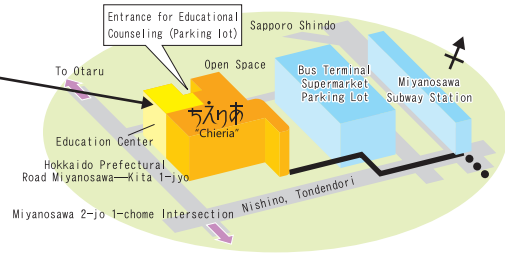

↑
Scan here for
the Educational
Consultation Form

Chieria • Makomaru • Rifure
General Reception

TEL 671-3210

8:45-17:15 *Except Saturdays, Sundays, national holidays and year-end and New Year holidays (12/29~1/3)

Chieria Education Counseling Office

Miyanosawa 1-jo 1-chome 1- 10, Nishi-ku, Sapporo

Directions to Chieria

- **Subway**
 - From Miyanosawa Station on the Tozai Line, follow the signs for "Chieria" through the underground passageway. 7-8 minute walk.
- **Bus**
 - From Miyanosawa Bus Terminal, follow the signs for "Chieria". 5-6 minute walk.
- **By Car**
 - There is a parking lot for educational consultation on the northwest side of "Chieria". On the right when heading toward Sapporo. (Left when heading toward Otaru)
 - ※Please make a reservation by phone.

Makomaru Educational Counseling Office

Makomanai Saiwaimachi, 2-chome 2-2, Minami-ku, Sapporo

Directions to Makomaru

- **Subway**
 - 3-minute walk from Makomanai Station on the Nambuoku Line.
- **Bus**
 - 3 minute walk from Minami Kuyakusho-mae bus stop.
- **By Car**
 - There is a shared parking lot right behind Makomaru. If you come by car, please park in parking lots 9-12. Please use public transportation as much as possible, as the number of parking spaces is limited.

Rifure Educational Counseling Office

Hondori 16-chome Minami 4-26, Shiroishi-ku, Sapporo

Directions for Rifure Sapporo

- **Subway**
 - Tozai Line Nango juhatchome Station, Exit 2, 9 minute walk.
- **Bus**
 - JR Bus, "Shimo Shiroishi" stop, 3 minute walk.
 - Chuo Bus, "Shiroishi hondori 16-chome" stop, 2 minute walk.
- **By Car**
 - Parking may not be possible depending on how crowded the parking lot is. Please use public transportation as much as possible.
 - Parking is available in the front and back of the building. The back parking lot can be entered from the Shiroishi East Local Center side.