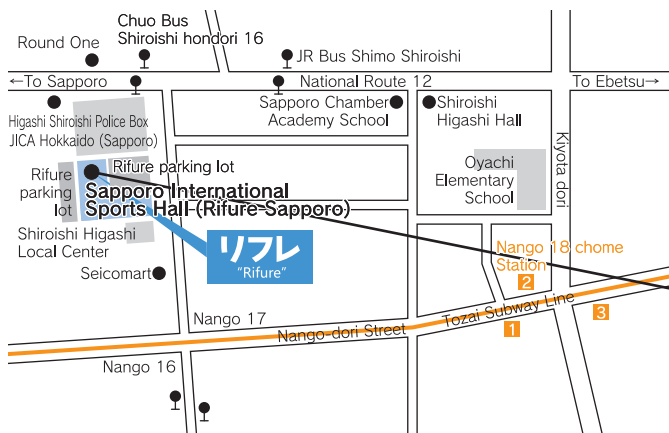

Chieria Education Counseling Office

Miyanosawa 1-jo 1-chome 1- 10, Nishi-ku, Sapporo

Directions to Chieria

- **Subway**
 - From Miyanosawa Station on the Tozai Line, follow the signs for "Chieria" through the underground passageway. 7-8 minute walk.
- **Bus**
 - From Miyanosawa Bus Terminal, follow the signs for "Chieria". 5-6 minute walk.
- **By Car**
 - There is a parking lot for educational consultation on the northwest side of "Chieria". On the right when heading toward Sapporo. (Left when heading toward Otaru)
 - ※Please make a reservation by phone.

Makomaru Educational Counseling Office

Makomanai Saiwaimachi, 2-chome 2-2, Minami-ku, Sapporo

Directions to Makomaru

- **Subway**
 - 3-minute walk from Makomanai Station on the Nambuoku Line.
- **Bus**
 - 3 minute walk from Minami Kuyakusho-mae bus stop.
- **By Car**
 - There is a shared parking lot right behind Makomaru. If you come by car, please park in parking lots 9-12. Please use public transportation as much as possible, as the number of parking spaces is limited.

Rifure Educational Counseling Office

Hondori 16-chome Minami 4-26, Shiroishi-ku, Sapporo

Directions for Rifure Sapporo

- **Subway**
 - Tozai Line Nango juhatchome Station, Exit 2, 9 minute walk.
- **Bus**
 - JR Bus, "Shimo Shiroishi" stop, 3 minute walk.
 - Chuo Bus, "Shiroishi hondori 16-chome" stop, 2 minute walk.
- **By Car**
 - Parking may not be possible depending on how crowded the parking lot is. Please use public transportation as much as possible.
 - Parking is available in the front and back of the building. The back parking lot can be entered from the Shiroishi East Local Center side.