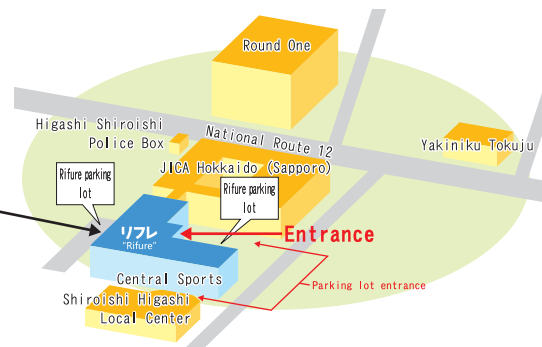

Chieria Education Counseling Office

Miyanosawa 1-jo 1-chome 1- 10, Nishi-ku, Sapporo

Directions to Chieria

- **Subway**
 - From Miyanosawa Station on the Tozai Line, follow the signs for "Chieria" through the underground passageway. 7-8 minute walk.
- **Bus**
 - From Miyanosawa Bus Terminal, follow the signs for "Chieria". 5-6 minute walk.
- **By Car**
 - There is a parking lot for educational consultation on the northwest side of "Chieria". On the right when heading toward Sapporo. (Left when heading toward Otaru)
 - ※Please make a reservation by phone.

Makomaru Educational Counseling Office

Makomanai Saiwaimachi, 2-chome 2-2, Minami-ku, Sapporo

Directions to Makomaru

- **Subway**
 - 3-minute walk from Makomanai Station on the Nambuoku Line.
- **Bus**
 - 3 minute walk from Minami Kuyakusho-mae bus stop.
- **By Car**
 - There is a shared parking lot right behind Makomaru. If you come by car, please park in parking lots 9-12. Please use public transportation as much as possible, as the number of parking spaces is limited.

Rifure Educational Counseling Office

Hondori 16-chome Minami 4-26, Shiroishi-ku, Sapporo

Directions for Rifure Sapporo

- **Subway**
 - Tozai Line Nango juhatchome Station, Exit 2, 9 minute walk.
- **Bus**
 - JR Bus, "Shimo Shiroishi" stop, 3 minute walk.
 - Chuo Bus, "Shiroishi hondori 16-chome" stop, 2 minute walk.
- **By Car**
 - Parking may not be possible depending on how crowded the parking lot is. Please use public transportation as much as possible.
 - Parking is available in the front and back of the building. The back parking lot can be entered from the Shiroishi East Local Center side.