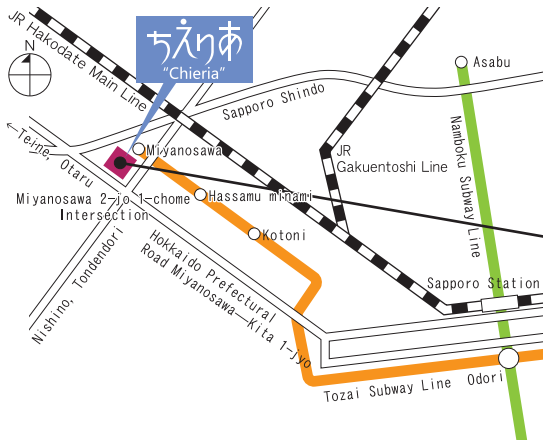

↑
Scan here for
the Educational
Consultation Form

Chieria • Makomaru • Rifure
General Reception

TEL 671-3210

8:45-17:15 *Except Saturdays, Sundays, national holidays and year-end and New Year holidays (12/29~1/3)

Chieria Education Counseling Office

Miyanosawa 1-jo 1-chome 1- 10, Nishi-ku, Sapporo

Directions to Chieria

- **Subway**
 - From Miyanosawa Station on the Tozai Line, follow the signs for "Chieria" through the underground passageway. 7-8 minute walk.
- **Bus**
 - From Miyanosawa Bus Terminal, follow the signs for "Chieria". 5-6 minute walk.
- **By Car**
 - There is a parking lot for educational consultation on the northwest side of "Chieria". On the right when heading toward Sapporo. (Left when heading toward Otaru)
 - ※Please make a reservation by phone.

Makomaru Educational Counseling Office

Makomanai Saiwaimachi, 2-chome 2-2, Minami-ku, Sapporo

Directions to Makomaru

- **Subway**
 - 3-minute walk from Makomanai Station on the Nambuoku Line.
- **Bus**
 - 3 minute walk from Minami Kuyakusho-mae bus stop.
- **By Car**
 - There is a shared parking lot right behind Makomaru. If you come by car, please park in parking lots 9-12. Please use public transportation as much as possible, as the number of parking spaces is limited.